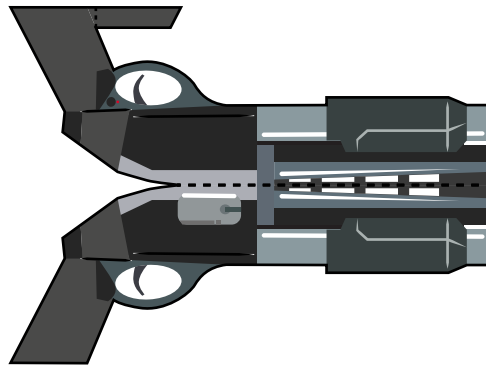

# LOCOMOTIVE

PAPER CUT RISK LEVEL:

“Buff the Loco!”

KEY		TOOLS NEEDED
----	Fold	● Scissors
—	Cut	● Blunt object
👤	Attention	● Thick paper*
✂️➡️	Inner cut	
🔪➡️	Inner slice	

\* 120 – 200 gsm matte or semiglossy A4