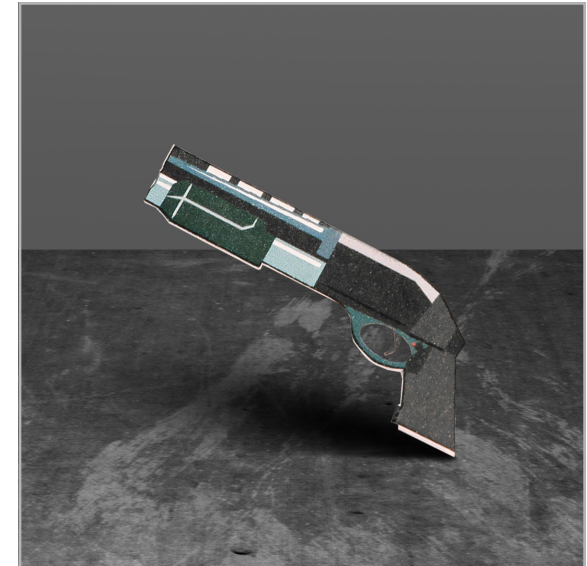

# LOCOMOTIVE

PAPER CUT RISK LEVEL:

“Buff the Loco!”

KEY		TOOLS NEEDED
----	Fold	● Scissors
—	Cut	● Blunt object
👤	Attention	● Thick paper*
✂️➡️	Inner cut	
🔪➡️	Inner slice	

\* 120 – 200 gsm matte or semiglossy A4