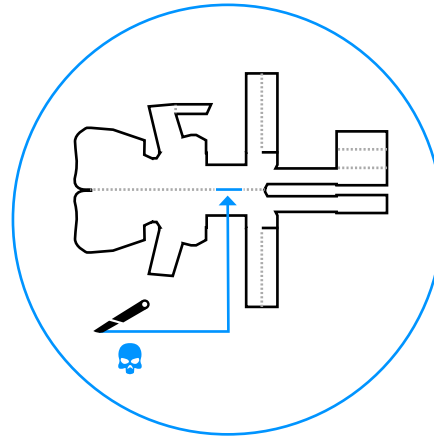

THANATOS

PAPER CUT RISK LEVEL:

“Dodge this”

KEY		TOOLS NEEDED
----	Fold	● Scissors
—	Cut	● Hobby knife
☠	Attention	● Blunt object
✂	Inner cut	● Thick paper*
🔪	Inner slice	

* 120 – 200 gsm matte or semiglossy A4