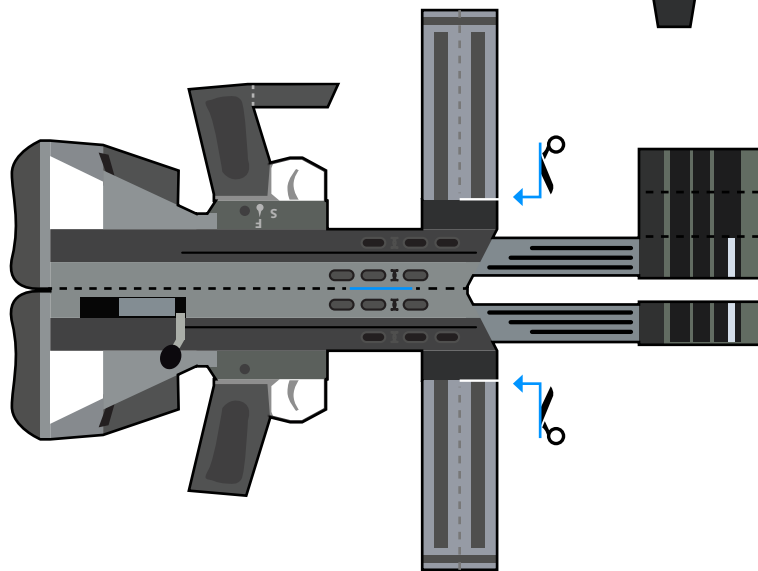

THANATOS

PAPER CUT RISK LEVEL:

“Dodge this”

KEY		TOOLS NEEDED
----	Fold	● Scissors
—	Cut	● Hobby knife
☠	Attention	● Blunt object
✂	Inner cut	● Thick paper*
🔪	Inner slice	

* 120 – 200 gsm matte or semiglossy A4